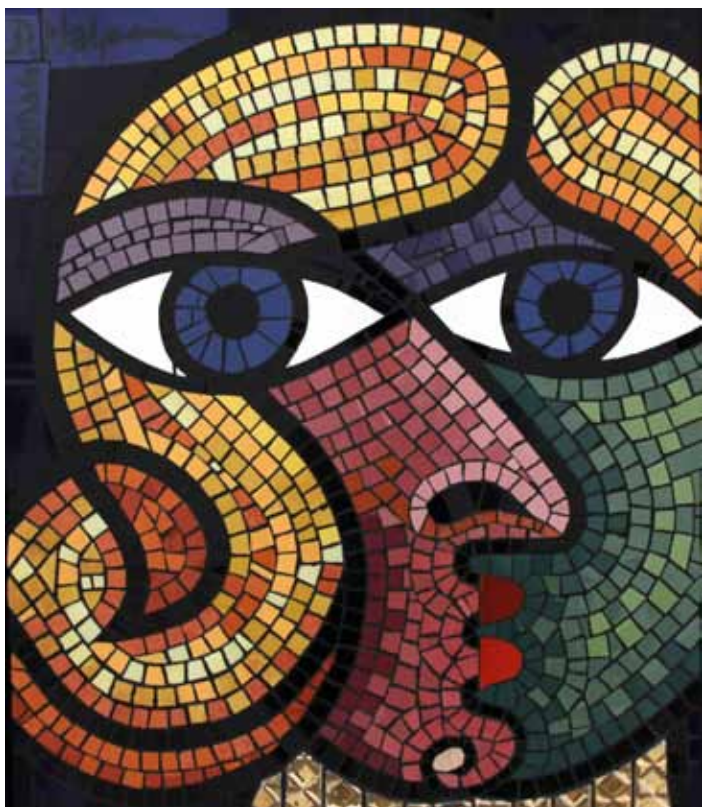

Deborah Halpern

Girl with Red Lips

ceramic tiles on cement panel

65 x 56 cm

$3,600